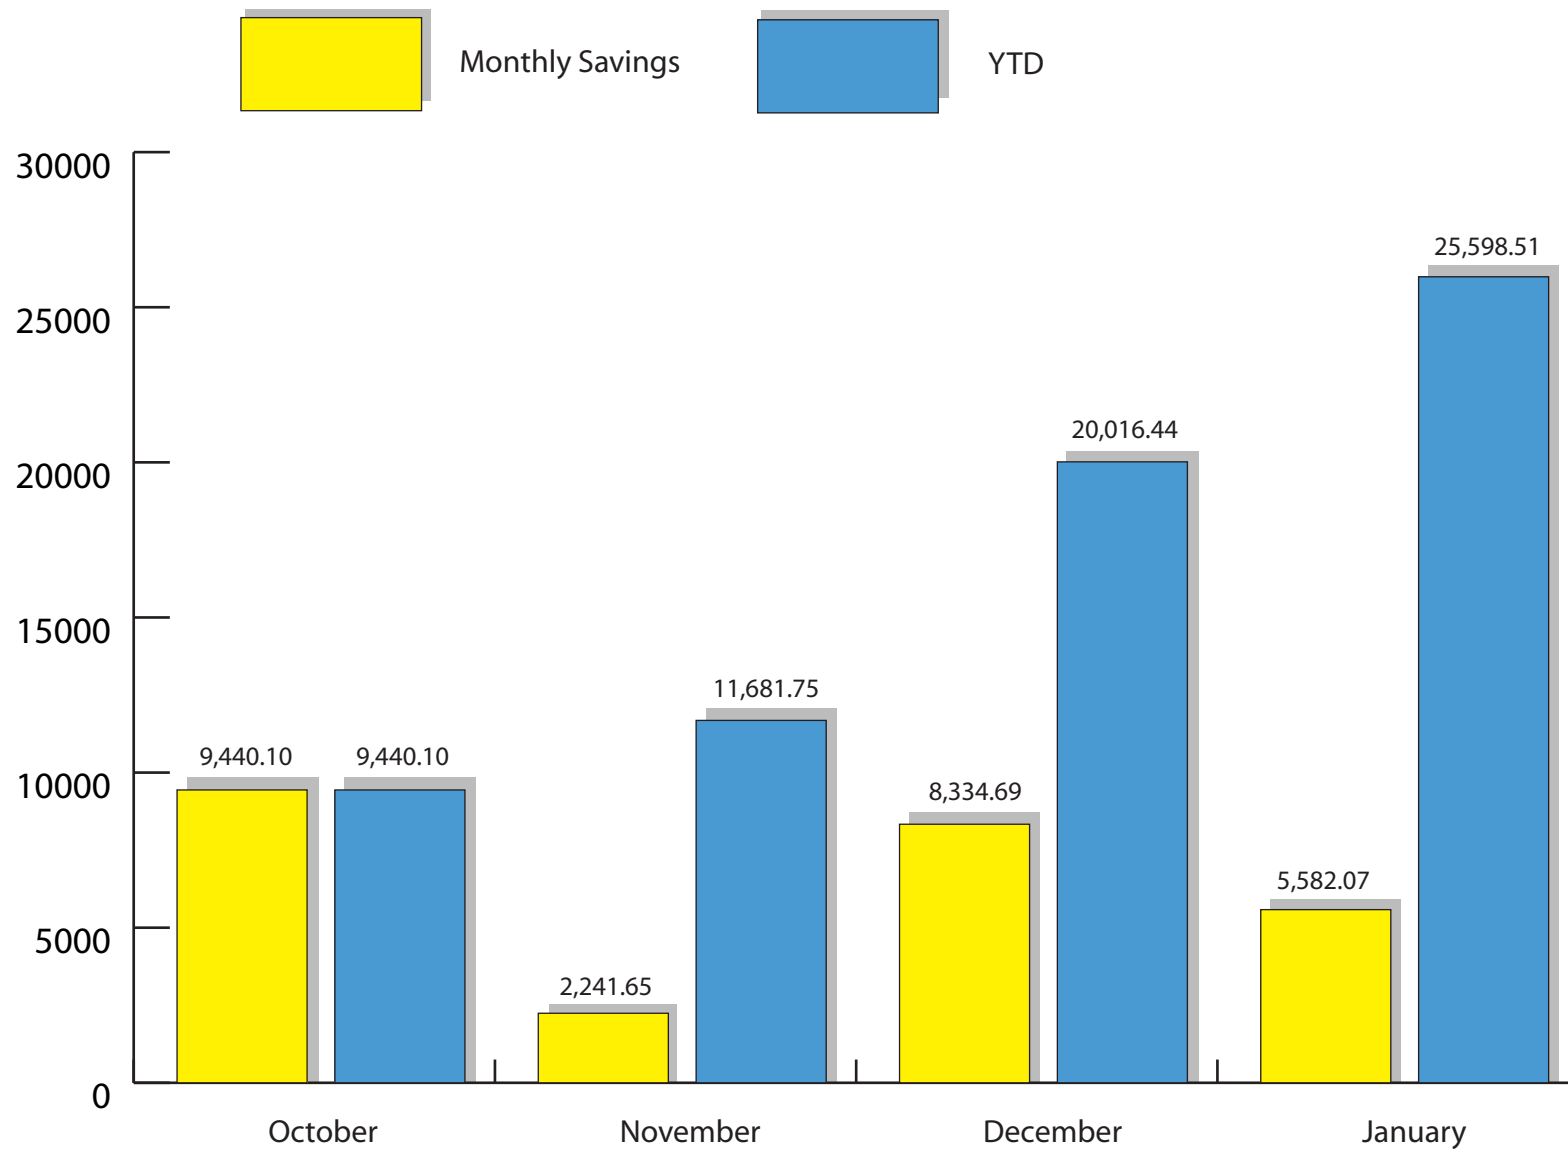

*Sample of Monthly Transportation Savings

*Please note that results vary for each client. For a detailed analysis of your company's potential cost benefits, call C&S Logistics at 905-947-9499.